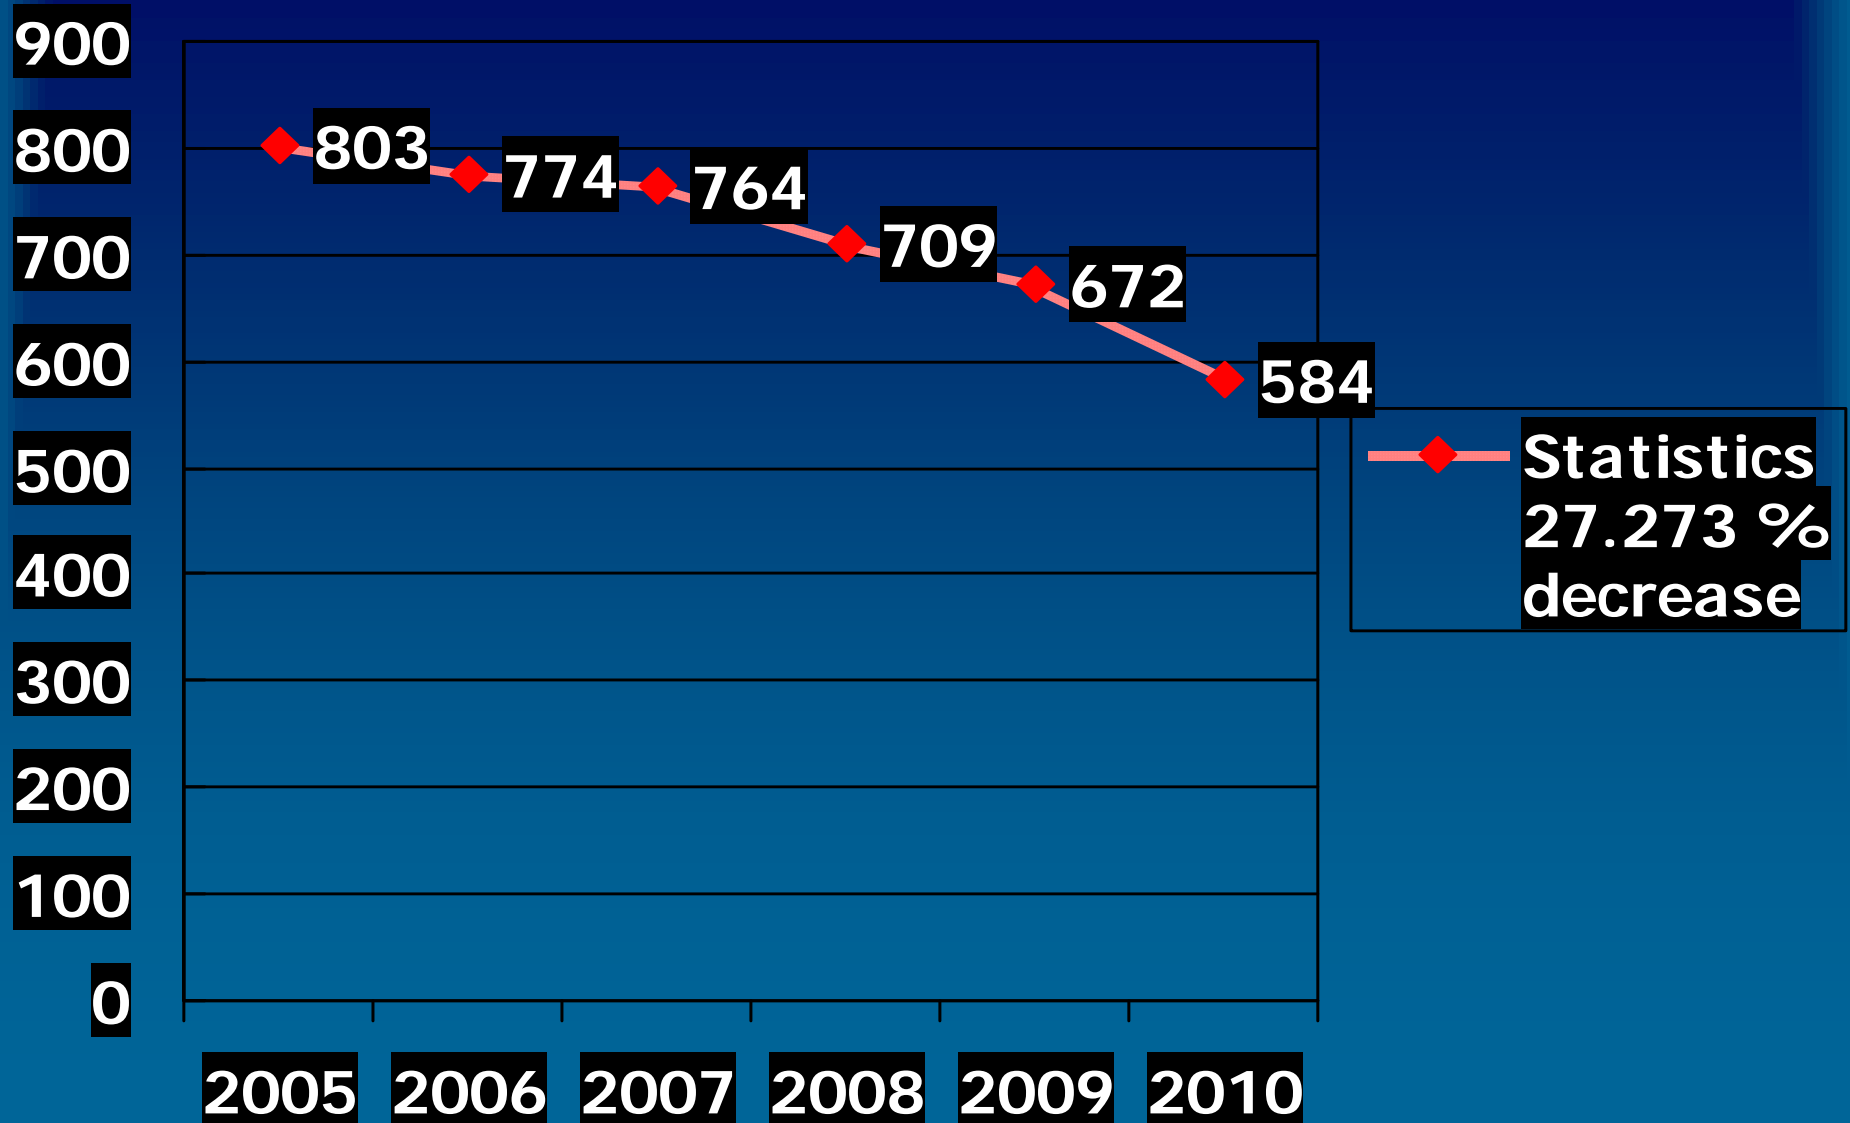

Chemin de la Côte-des-Neiges

Clark

Clark

Declining Enrolment

EMSB Long Range Forecast 3 Year Plan

Internal and External Revisions

Marymount Academy

Astronaut Marc Garneau Department of Science