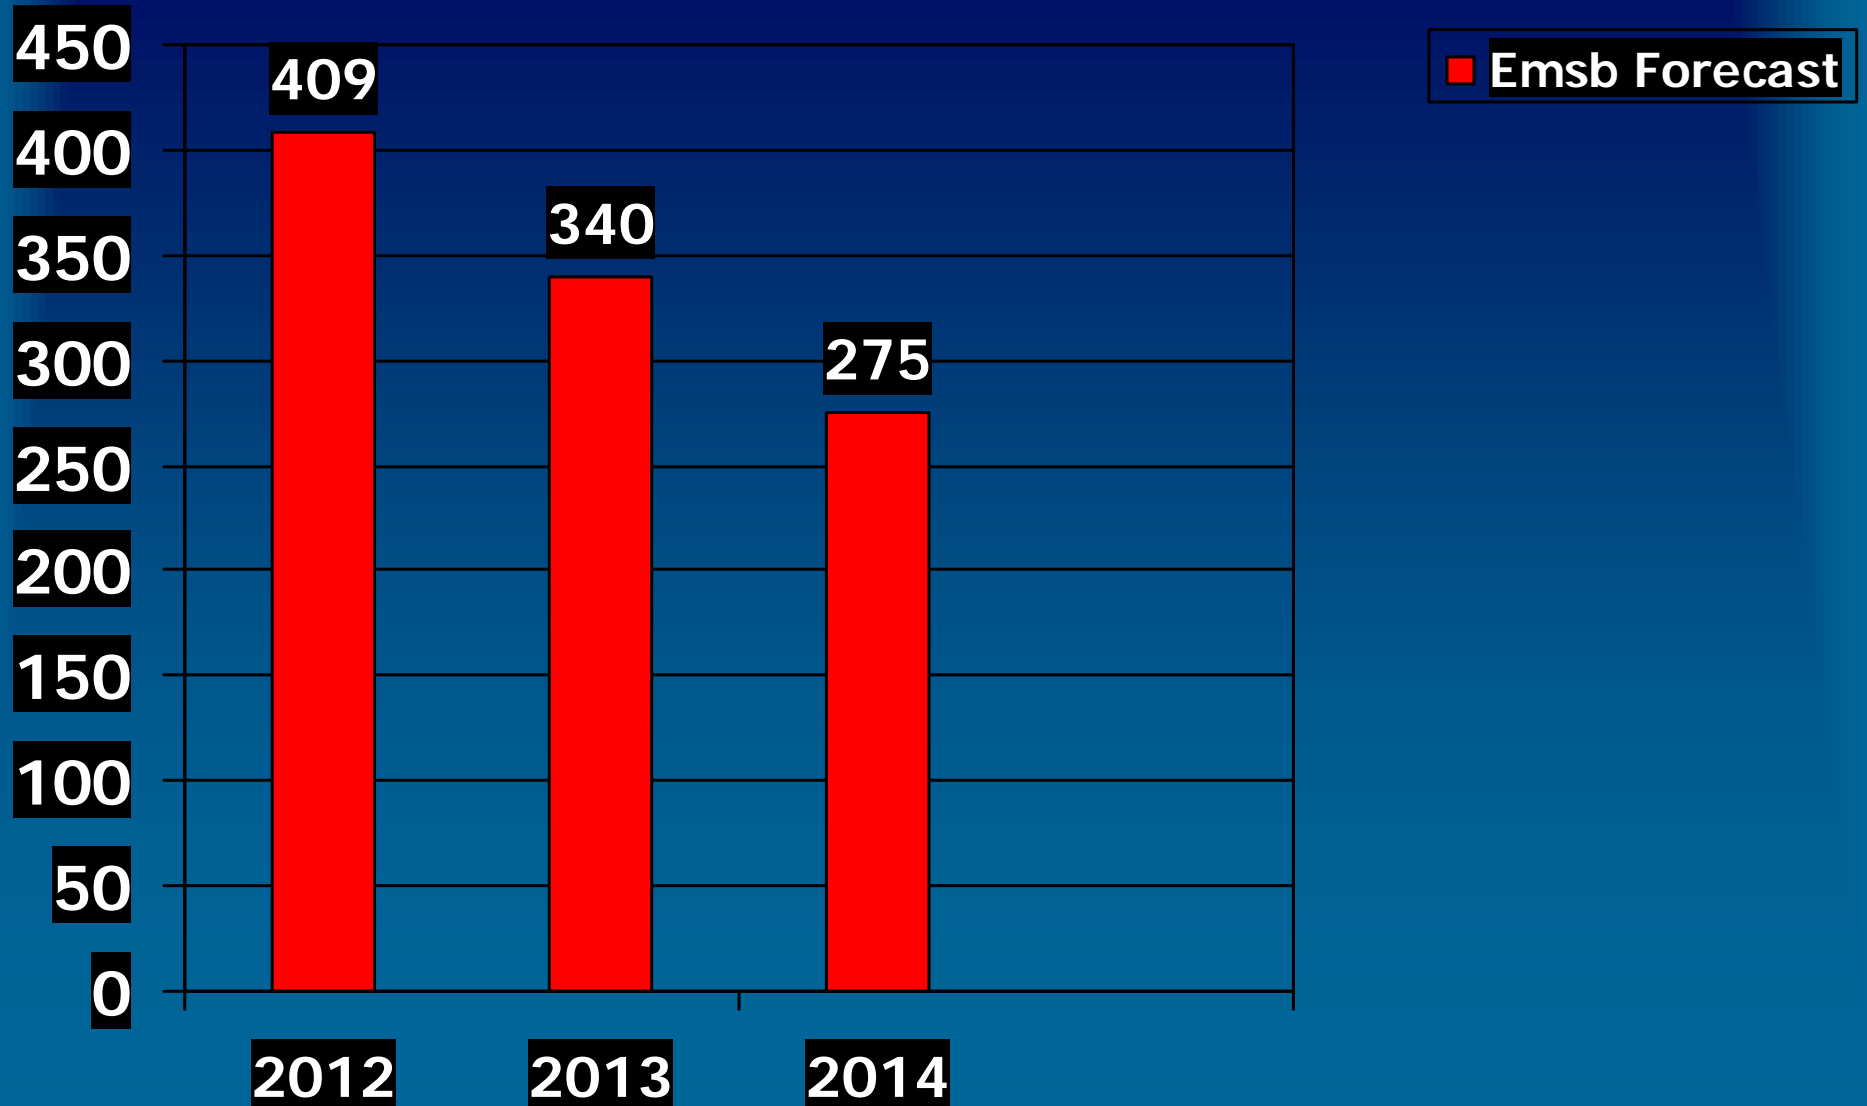

Chemin de la Côte-des-Neiges

Clark

Clark

Declining Enrolment

EMSB Long Range Forecast 3 Year Plan

Internal and External Revisions

Marymount Academy

Astronaut Marc Garneau Department of Science