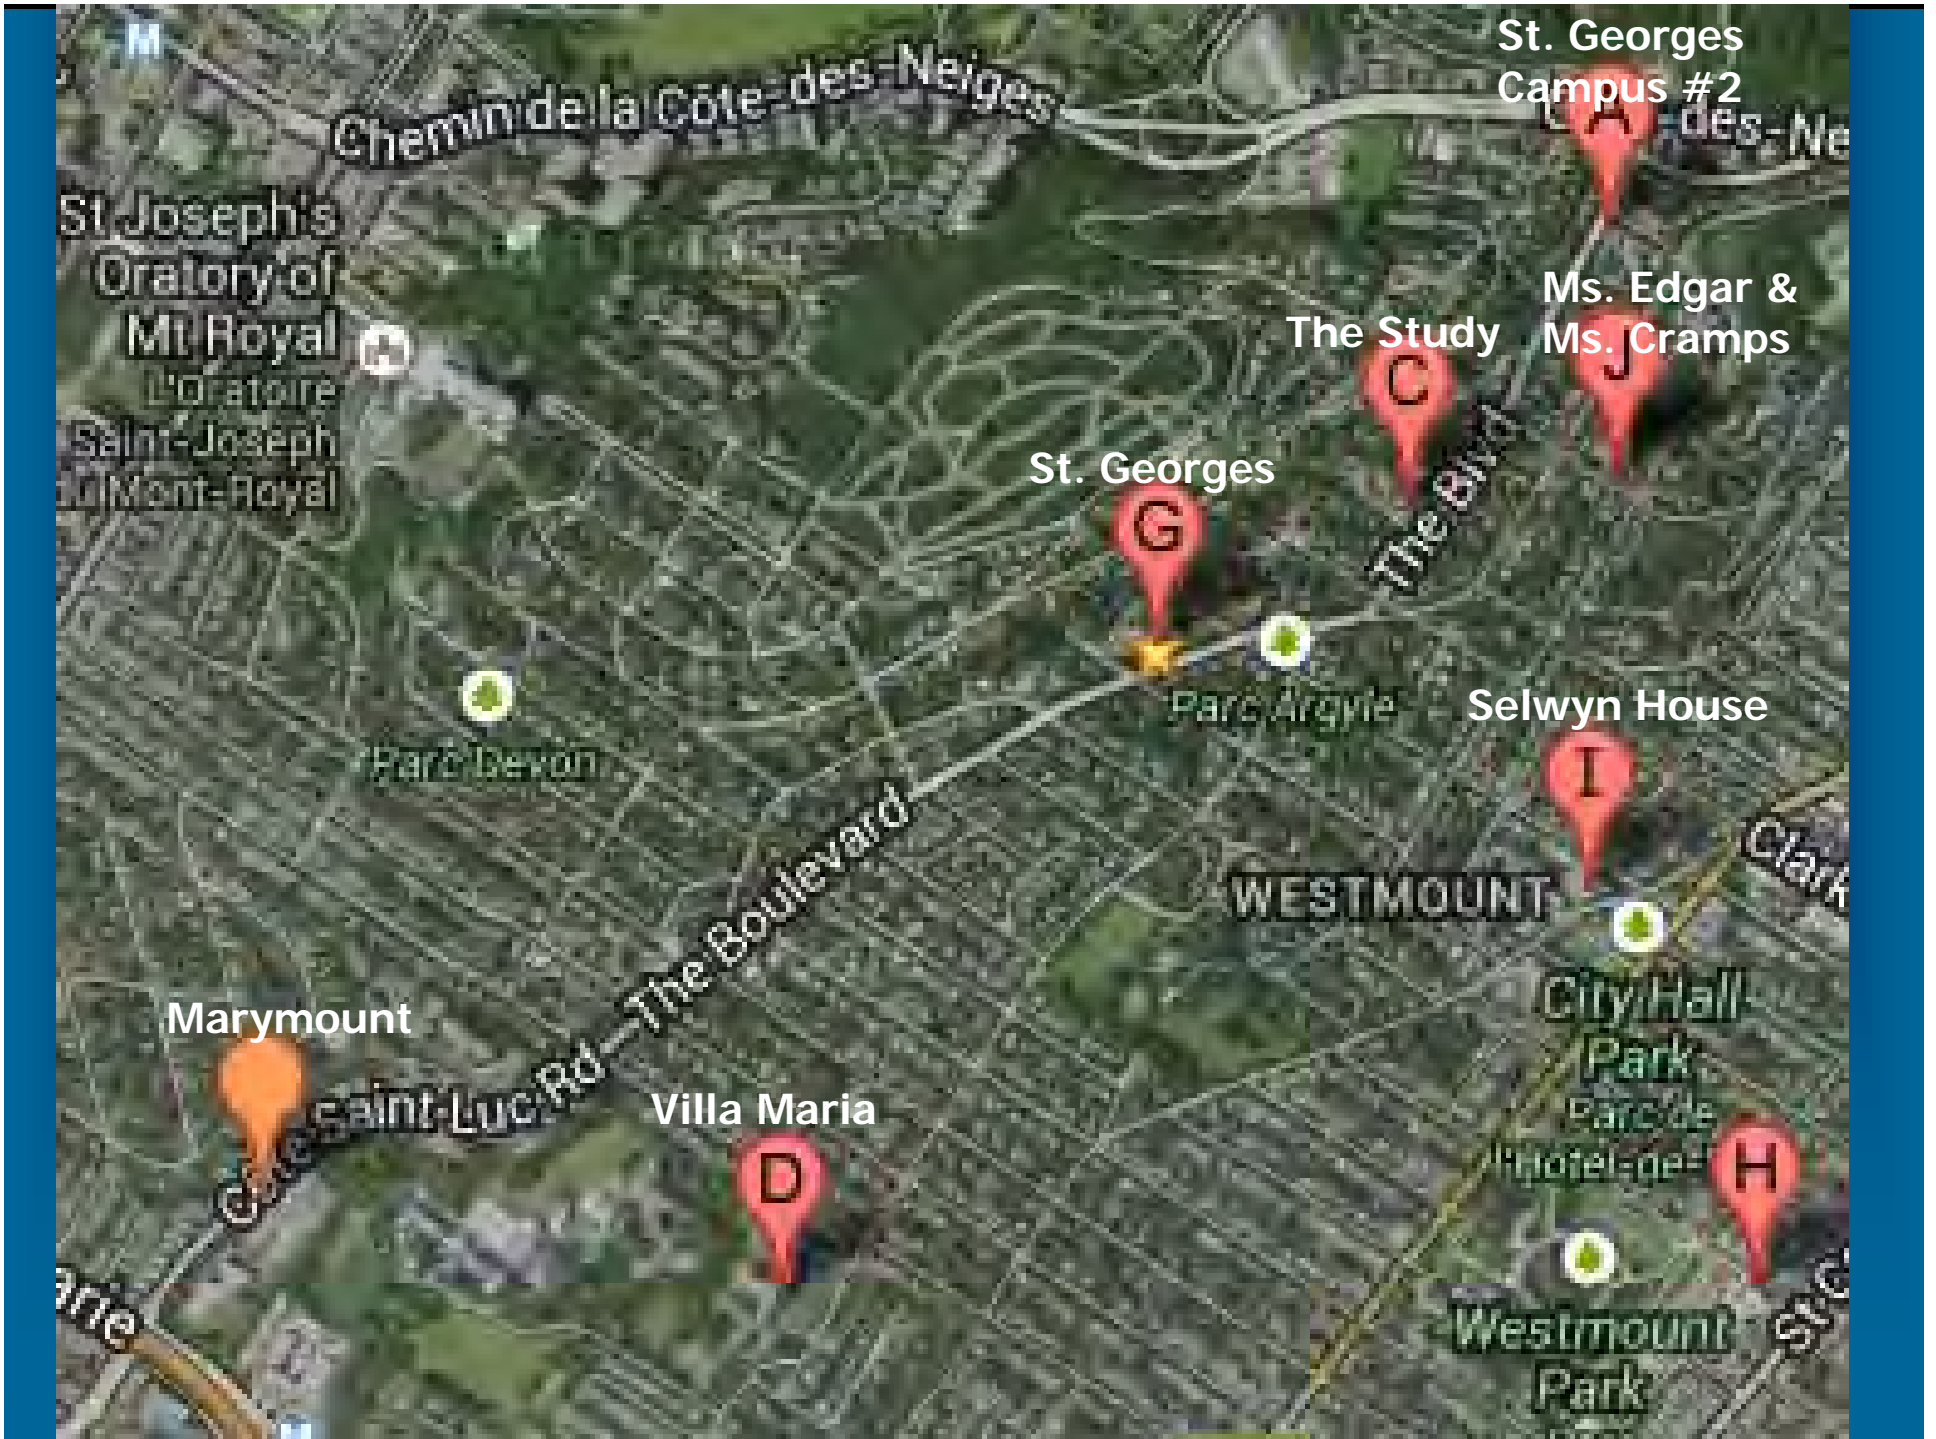

Marymount Academy

World International Baccalaureate School

St. Georges
Campus #2

Ms. Edgar &
Ms. Cramps

The Study

St. Georges

Selwyn House

WESTMOUNT

City Hall
Park

Villa Maria

Westmount
Park

St. Joseph's
Oratory of
Mt Royal
L'Oratoire
Saint-Joseph
du Mont-Royal

Marymount

Parc Bevon

Parc Argyle

The Boulevard

Chemin de la Côte-des-Neiges

Clark

Clark

Declining Enrolment

EMSB Long Range Forecast 3 Year Plan

Internal and External Revisions

Marymount Academy

Astronaut Marc Garneau Department of Science